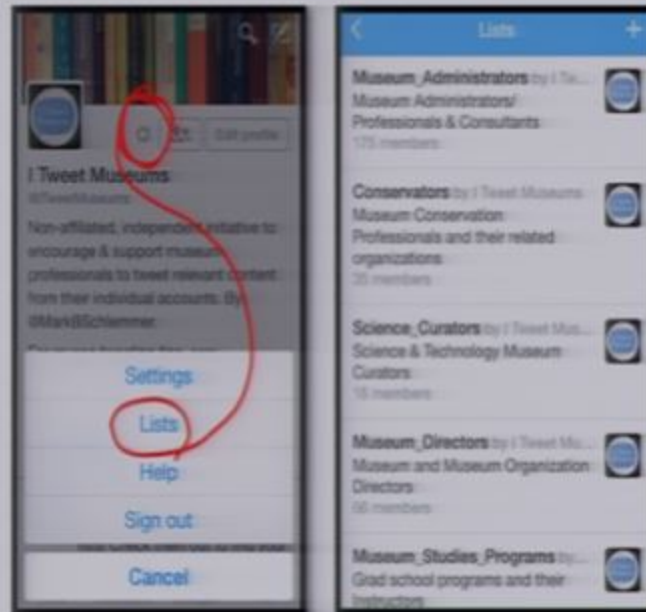

How...@ITweetMuseums?

- www.storify.com/ITweetMuseums
- Who to follow

Mark B. Schlemmer

Associate Registrar for Collections

markbschlemmer@gmail.com | [@MarkBSchlemmer](https://twitter.com/MarkBSchlemmer)